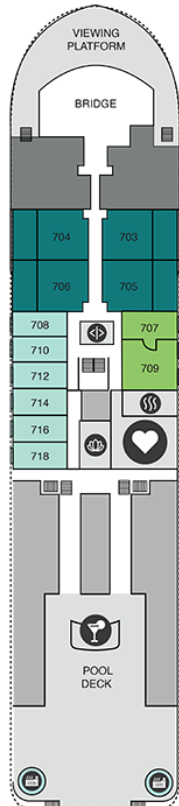

# Ocean Albatros Deck Plan

**DECK 9**  
SØREN RASMUSSEN DECK

**DECK 8**  
ARNARLUNNGUAG DECK

**DECK 7**  
GUDRÍÐ THORBJARNARDÓTTIR DECK

**DECK 6**  
HANNA RESVOLL DECK

**DECK 5**  
SASSUMA ARNAÁ DECK

**DECK 4**  
AMELIA EARHART DECK

**DECK 3**  
LOIS JONES DECK

**CATEGORY FS**  
Brynild Suite  
Two-Bedroom Family Suite (1)  
50 sqm, French Balcony

**CATEGORY PS**  
Freydis Suite  
Premium Suite (1)  
42 sqm, incl. Balcony

**CATEGORY A**  
Junior Suite (4)  
36-39 sqm, incl. Balcony

**CATEGORY B**  
Balcony Suite (2)  
30-32 sqm, incl. Balcony

**CATEGORY CXL**  
Grand Balcony Stateroom (4)  
25-30 sqm, incl. Balcony

**CATEGORY CSP**  
Superior Balcony Stateroom (48)  
22-25 sqm, incl. Balcony

**CATEGORY C**  
Balcony Stateroom (9)  
18-22 sqm, incl. Balcony

**CATEGORY D**  
Porthole Stateroom (7)  
13-22 sqm, Porthole

**CATEGORY E**  
French Balcony Stateroom (3)  
14 sqm, French Balcony

**CATEGORY F**  
Triple Stateroom (4)  
18-22 sqm, Porthole