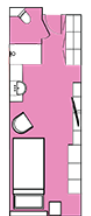

**DECK 3**  
LOIS JONES DECK

**CATEGORY FS**  
Brynild Suite  
Two-Bedroom Family Suite (1)  
50 sqm, French Balcony

**CATEGORY PS**  
Freydis Suite  
Premium Suite (1)  
42 sqm, incl. Balcony

**CATEGORY A**  
Junior Suite (4)  
36-39 sqm, incl. Balcony

**CATEGORY B**  
Balcony Suite (2)  
30-32 sqm, incl. Balcony

**CATEGORY CXL**  
Grand Balcony Stateroom (4)  
25-30 sqm, incl. Balcony

**CATEGORY CSP**  
Superior Balcony Stateroom (48)  
22-25 sqm, incl. Balcony

**CATEGORY C**  
Balcony Stateroom (9)  
18-22 sqm, incl. Balcony

**CATEGORY D**  
Porthole Stateroom (7)  
13-22 sqm, Porthole

**CATEGORY E**  
French Balcony Stateroom (3)  
14 sqm, French Balcony

**CATEGORY F**  
Triple Stateroom (4)  
18-22 sqm, Porthole

**CATEGORY G**  
Single Stateroom (6)  
14 sqm, Porthole

- Restaurant
- Library
- Fitness
- Panorama Sauna
- Elevator
- Bar
- Albatros Ocean Boutique
- Albatros Polar Spa
- Mudroom
- Stairs
- Observation Area
- Reception
- Toilet
- Zodiac embarking