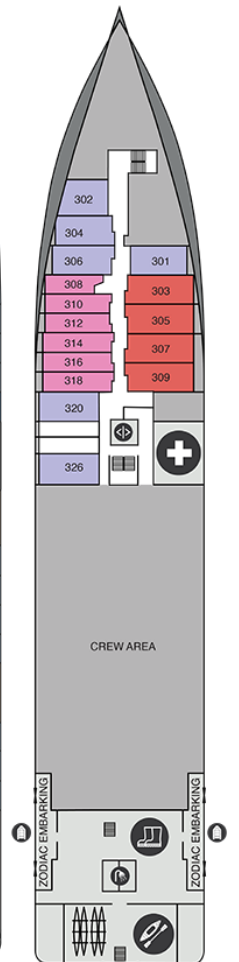

# Ocean Albatros Deck Plan

**DECK 9**  
SØREN RASMUSSEN DECK

**DECK 8**  
ARNARLUNNGUAG DECK

**DECK 7**  
GUDRÍÐ THORBJARNARDÓTTIR DECK

**DECK 6**  
HANNA RESVOLL DECK

**DECK 5**  
SASSUMA ARNAÁ DECK

**DECK 4**  
AMELIA EARHART DECK

**DECK 3**  
LOIS JONES DECK

**CATEGORY FS**  
Brynild Suite  
Two-Bedroom Family Suite (1)  
50 sqm, French Balcony

**CATEGORY PS**  
Freydis Suite  
Premium Suite (1)  
42 sqm, incl. Balcony

**CATEGORY A**  
Junior Suite (4)  
36-39 sqm, incl. Balcony

**CATEGORY B**  
Balcony Suite (2)  
30-32 sqm, incl. Balcony

**CATEGORY CXL**  
Grand Balcony Stateroom (4)  
25-30 sqm, incl. Balcony

**CATEGORY CSP**  
Superior Balcony Stateroom (48)  
22-25 sqm, incl. Balcony

**CATEGORY C**  
Balcony Stateroom (9)  
18-22 sqm, incl. Balcony

**CATEGORY D**  
Porthole Stateroom (7)  
13-22 sqm, Porthole

**CATEGORY E**  
French Balcony Stateroom (3)  
14 sqm, French Balcony

**CATEGORY F**  
Triple Stateroom (4)  
18-22 sqm, Porthole