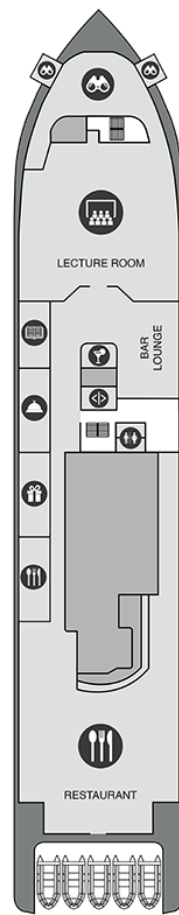

# Ocean Albatros Deck Plan

**DECK 9**  
SØREN RASMUSSEN DECK

**DECK 8**  
ARNARLUNNGUAG DECK

**DECK 7**  
GUDRÍÐ THORBJARNARDÓTTIR DECK

**DECK 6**  
HANNA RESVOLL DECK

**DECK 5**  
SASSUMA ARNAÁ DECK

**DECK 4**  
AMELIA EARHART DECK

**DECK 3**  
LOIS JONES DECK

**CATEGORY FS**  
Brynild Suite  
Two-Bedroom Family Suite (1)  
50 sqm, French Balcony

**CATEGORY PS**  
Freydis Suite  
Premium Suite (1)  
42 sqm, incl. Balcony

**CATEGORY A**  
Junior Suite (4)  
36-39 sqm, incl. Balcony

**CATEGORY B**  
Balcony Suite (2)  
30-32 sqm, incl. Balcony

**CATEGORY CXL**  
Grand Balcony Stateroom (4)  
25-30 sqm, incl. Balcony

**CATEGORY CSP**  
Superior Balcony Stateroom (48)  
22-25 sqm, incl. Balcony

**CATEGORY C**  
Balcony Stateroom (9)  
18-22 sqm, incl. Balcony

**CATEGORY D**  
Porthole Stateroom (7)  
13-22 sqm, Porthole

**CATEGORY E**  
French Balcony Stateroom (3)  
14 sqm, French Balcony

**CATEGORY F**  
Triple Stateroom (4)  
18-22 sqm, Porthole