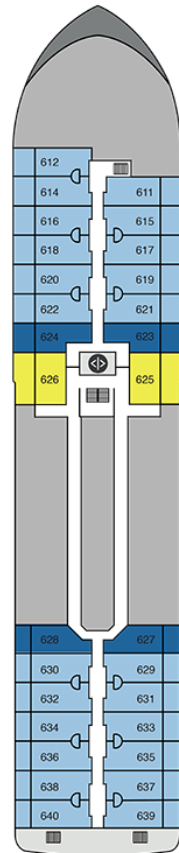

# Ocean Albatros Deck Plan

**DECK 9**  
SØREN RASMUSSEN DECK

**DECK 8**  
ARNARLUNNGUAG DECK

**DECK 7**  
GUDRÍÐ THORBJARNARDÓTTIR DECK

**DECK 6**  
HANNA RESVOLL DECK

**DECK 5**  
SASSUMA ARNAÁ DECK

**DECK 4**  
AMELIA EARHART DECK

**DECK 3**  
LOIS JONES DECK

**CATEGORY FS**  
Brynild Suite  
Two-Bedroom Family Suite (1)  
50 sqm, French Balcony

**CATEGORY PS**  
Freydis Suite  
Premium Suite (1)  
42 sqm, incl. Balcony

**CATEGORY A**  
Junior Suite (4)  
36-39 sqm, incl. Balcony

**CATEGORY B**  
Balcony Suite (2)  
30-32 sqm, incl. Balcony

**CATEGORY CXL**  
Grand Balcony Stateroom (4)  
25-30 sqm, incl. Balcony

**CATEGORY CSP**  
Superior Balcony Stateroom (48)  
22-25 sqm, incl. Balcony

**CATEGORY C**  
Balcony Stateroom (9)  
18-22 sqm, incl. Balcony

**CATEGORY D**  
Porthole Stateroom (7)  
13-22 sqm, Porthole

**CATEGORY E**  
French Balcony Stateroom (3)  
14 sqm, French Balcony

**CATEGORY F**  
Triple Stateroom (4)  
18-22 sqm, Porthole