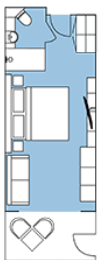

# Ocean Albatros Deck Plan

**DECK 9**  
SØREN RASMUSSEN DECK

**DECK 8**  
ARNARLUNNGUAG DECK

**DECK 7**  
GUDRÍÐ THORBJARNARDÓTTIR DECK

**DECK 6**  
HANNA RESVOLL DECK

**DECK 5**  
SASSUMA ARNAÁ DECK

**DECK 4**  
AMELIA EARHART DECK

**DECK 3**  
LOIS JONES DECK

**CATEGORY FS**  
Brynild Suite  
Two-Bedroom Family Suite (1)  
50 sqm, French Balcony

**CATEGORY PS**  
Freydis Suite  
Premium Suite (1)  
42 sqm, incl. Balcony

**CATEGORY A**  
Junior Suite (4)  
36-39 sqm, incl. Balcony

**CATEGORY B**  
Balcony Suite (2)  
30-32 sqm, incl. Balcony

**CATEGORY CXL**  
Grand Balcony Stateroom (4)  
25-30 sqm, incl. Balcony

**CATEGORY CSP**  
Superior Balcony Stateroom (48)  
22-25 sqm, incl. Balcony

**CATEGORY C**  
Balcony Stateroom (9)  
18-22 sqm, incl. Balcony

**CATEGORY D**  
Porthole Stateroom (7)  
13-22 sqm, Porthole

**CATEGORY E**  
French Balcony Stateroom (3)  
14 sqm, French Balcony

**CATEGORY F**  
Triple Stateroom (4)  
18-22 sqm, Porthole