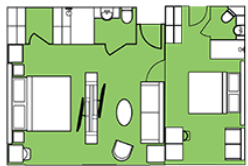

# Ocean Albatros Deck Plan

**DECK 9**  
SØREN RASMUSSEN DECK

**DECK 8**  
ARNARLUNNGUAG DECK

**DECK 7**  
GUDRÍÐ THORBJARNARDÓTTIR DECK

**DECK 6**  
HANNA RESVOLL DECK

**DECK 5**  
SASSUMA ARNAÁ DECK

**DECK 4**  
AMELIA EARHART DECK

**DECK 3**  
LOIS JONES DECK

**CATEGORY FS**  
Brynild Suite  
Two-Bedroom Family Suite (1)  
50 sqm, French Balcony

**CATEGORY PS**  
Freydis Suite  
Premium Suite (1)  
42 sqm, incl. Balcony

**CATEGORY A**  
Junior Suite (4)  
36-39 sqm, incl. Balcony

**CATEGORY B**  
Balcony Suite (2)  
30-32 sqm, incl. Balcony

**CATEGORY CXL**  
Grand Balcony Stateroom (4)  
25-30 sqm, incl. Balcony

**CATEGORY CSP**  
Superior Balcony Stateroom (48)  
22-25 sqm, incl. Balcony

**CATEGORY G**  
Single Stateroom (6)  
14 sqm, Porthole

- Restaurant
- Library
- Fitness
- Panorama Sauna
- Elevator
- Bar
- Albatros Ocean Boutique
- Albatros Polar Spa
- Mudroom
- Stairs
- Observation Area
- Reception
- Toilet
- Zodiac embarking