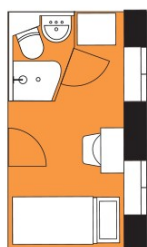

Ocean Nova Deck Plan

DECK 5
TOP DECK

DECK 4
BRIDGE DECK

DECK 3
UPPER DECK

DECK 2
MAIN DECK

CATEGORY CT
CLASSIC TWIN (3):
8 sq. m, Picture Window

CATEGORY ET
EXPLORER TWIN (23):
10 sq. m, Picture Window

CATEGORY ED
EXPLORER DOUBLE (4):
10 sq. m, Picture Window

CATEGORY CT
COMFORT TWIN (4):
14 sq. m, Picture window

CATEGORY CS
CLASSIC SINGLE (2):
8 sq. m, Picture Window