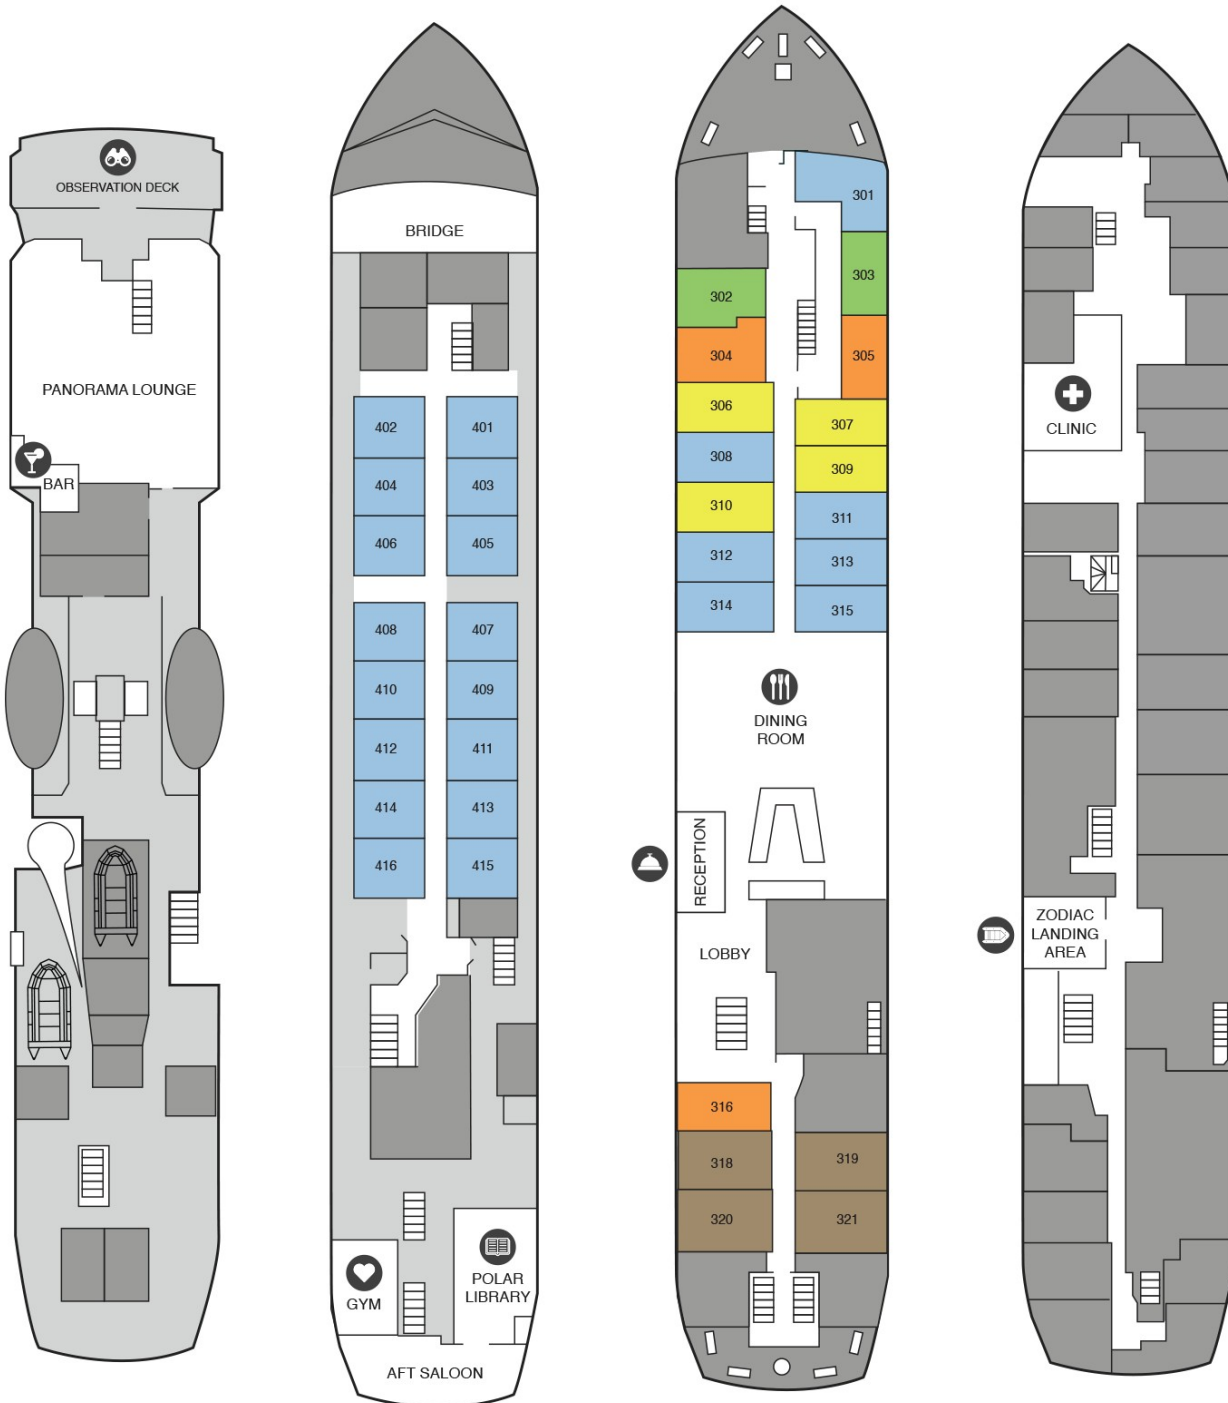

Ocean Nova Deck Plan

DECK 5
TOP DECK

DECK 4
BRIDGE DECK

DECK 3
UPPER DECK

DECK 2
MAIN DECK

CATEGORY CT
CLASSIC TWIN (3):
8 sq. m, Picture Window

CATEGORY ET
EXPLORER TWIN (23):
10 sq. m, Picture Window

CATEGORY ED
EXPLORER DOUBLE (4):
10 sq. m, Picture Window

CATEGORY CT
COMFORT TWIN (4):
14 sq. m, Picture window

CATEGORY CS
CLASSIC SINGLE (2):
8 sq. m, Picture Window