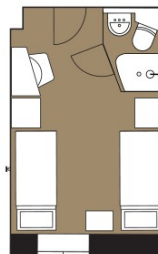

Ocean Nova Deck Plan

DECK 5
TOP DECK

DECK 4
BRIDGE DECK

DECK 3
UPPER DECK

DECK 2
MAIN DECK

CATEGORY CT
CLASSIC TWIN (3):
8 sq. m, Picture Window

CATEGORY ET
EXPLORER TWIN (23):
10 sq. m, Picture Window

CATEGORY ED
EXPLORER DOUBLE (4):
10 sq. m, Picture Window

CATEGORY CT
COMFORT TWIN (4):
14 sq. m, Picture window

CATEGORY CS
CLASSIC SINGLE (2):
8 sq. m, Picture Window