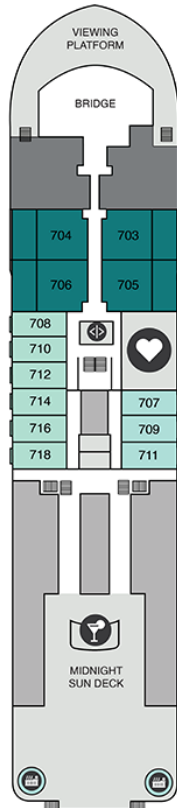

Ocean Victory Deck Plan

DECK 9
BIRDS EYE VIEW DECK

DECK 8
ZHENG HE DECK

DECK 7
AMUNDSEN DECK

DECK 6
JAMES COOK DECK

DECK 5
STELLER DECK

DECK 4
BERING DECK

DECK 3
GERLACH DECK

CATEGORY PS
Premium Suite (1)
42 sqm, incl. Balcony

CATEGORY A
Junior Suite (4)
36 sqm, incl. Balcony

CATEGORY B
Balcony Suite (2)
26-32 sqm, incl. Balcony

CATEGORY CXL
Grand Balcony Stateroom (4)
25-30 sqm, incl. Balcony

CATEGORY CSP
Superior Balcony Stateroom (48)
22-25 sqm, incl. Balcony

CATEGORY C
Balcony Stateroom (9)
18-22 sqm, incl. Balcony

CATEGORY D
Porthole Stateroom (6)
13-22 sqm, Porthole

CATEGORY E
French Balcony Stateroom (6)
14 sqm, French Balcony

CATEGORY F
Triple Stateroom (4)
18-22 sqm, Porthole

CATEGORY G
Single Stateroom (5)
14 sqm, Porthole

- Restaurant
- Knud Rasmussen Library
- Fitness
- Mudroom
- Stairs
- Bar
- Polar Boutique
- Polar Spa
- Zodiac embarking
- Observation Area
- Reception
- Toilet
- Kayak platform