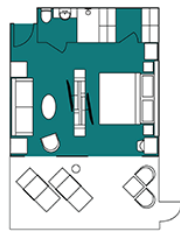

Ocean Victory Deck Plan

DECK 9
BIRDS EYE VIEW DECK

DECK 8
ZHENG HE DECK

DECK 7
AMUNDSEN DECK

DECK 6
JAMES COOK DECK

DECK 5
STELLER DECK

DECK 4
BERING DECK

DECK 3
GERLACH DECK

CATEGORY PS
Premium Suite (1)
42 sqm, incl. Balcony

CATEGORY A
Junior Suite (4)
36 sqm, incl. Balcony

CATEGORY B
Balcony Suite (2)
26-32 sqm, incl. Balcony

CATEGORY CXL
Grand Balcony Stateroom (4)
25-30 sqm, incl. Balcony

CATEGORY CSP
Superior Balcony Stateroom (48)
22-25 sqm, incl. Balcony

CATEGORY C
Balcony Stateroom (9)
18-22 sqm, incl. Balcony

CATEGORY D
Porthole Stateroom (6)
13-22 sqm, Porthole

CATEGORY E
French Balcony Stateroom (6)
14 sqm, French Balcony

CATEGORY F
Triple Stateroom (4)
18-22 sqm, Porthole

CATEGORY G
Single Stateroom (5)
14 sqm, Porthole

- Restaurant
- Knud Rasmussen Library
- Fitness
- Mudroom
- Stairs
- Bar
- Polar Boutique
- Polar Spa
- Zodiac embarking
- Observation Area
- Reception
- Toilet
- Kayak platform