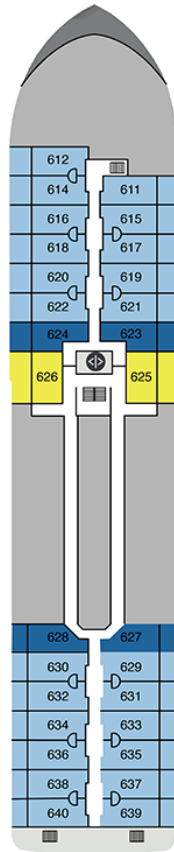

Ocean Victory Deck Plan

DECK 9
BIRDS EYE VIEW DECK

DECK 8
ZHENG HE DECK

DECK 7
AMUNDSEN DECK

DECK 6
JAMES COOK DECK

DECK 5
STELLER DECK

DECK 4
BERING DECK

DECK 3
GERLACH DECK

CATEGORY PS
Premium Suite (1)
42 sqm, incl. Balcony

CATEGORY A
Junior Suite (4)
36 sqm, incl. Balcony

CATEGORY B
Balcony Suite (2)
26-32 sqm, incl. Balcony

CATEGORY CXL
Grand Balcony Stateroom (4)
25-30 sqm, incl. Balcony

CATEGORY CSP
Superior Balcony Stateroom (48)
22-25 sqm, incl. Balcony

CATEGORY C
Balcony Stateroom (9)
18-22 sqm, incl. Balcony

CATEGORY D
Porthole Stateroom (6)
13-22 sqm, Porthole

CATEGORY E
French Balcony Stateroom (6)
14 sqm, French Balcony

CATEGORY F
Triple Stateroom (4)
18-22 sqm, Porthole

CATEGORY G
Single Stateroom (5)
14 sqm, Porthole

- Restaurant
- Knud Rasmussen Library
- Fitness
- Mudroom
- Stairs
- Bar
- Polar Boutique
- Polar Spa
- Zodiac embarking
- Observation Area
- Reception
- Toilet
- Kayak platform