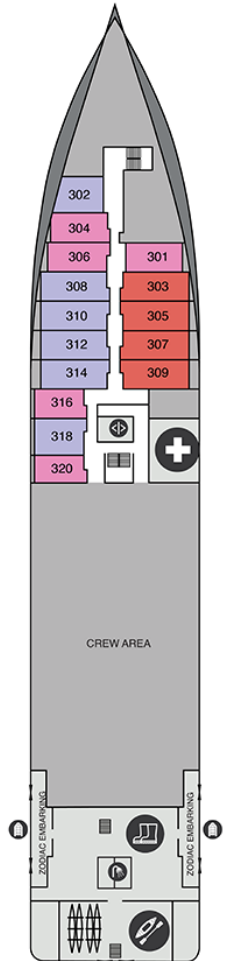

Ocean Victory Deck Plan

DECK 9
BIRDS EYE VIEW DECK

DECK 8
ZHENG HE DECK

DECK 7
AMUNDSEN DECK

DECK 6
JAMES COOK DECK

DECK 5
STELLER DECK

DECK 4
BERING DECK

DECK 3
GERLACH DECK

CATEGORY PS
Premium Suite (1)
42 sqm, incl. Balcony

CATEGORY A
Junior Suite (4)
36 sqm, incl. Balcony

CATEGORY B
Balcony Suite (2)
26-32 sqm, incl. Balcony

CATEGORY CXL
Grand Balcony Stateroom (4)
25-30 sqm, incl. Balcony

CATEGORY CSP
Superior Balcony Stateroom (48)
22-25 sqm, incl. Balcony

CATEGORY C
Balcony Stateroom (9)
18-22 sqm, incl. Balcony

CATEGORY D
Porthole Stateroom (6)
13-22 sqm, Porthole

CATEGORY E
French Balcony Stateroom (6)
14 sqm, French Balcony

CATEGORY F
Triple Stateroom (4)
18-22 sqm, Porthole

CATEGORY G
Single Stateroom (5)
14 sqm, Porthole

- Restaurant
- Knud Rasmussen Library
- Fitness
- Mudroom
- Stairs
- Bar
- Polar Boutique
- Polar Spa
- Zodiac embarking
- Observation Area
- Reception
- Toilet
- Kayak platform