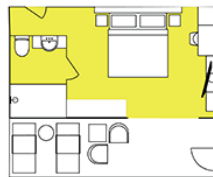

CATEGORY PS
Premium Suite (1)
42 sqm, incl. Balcony

CATEGORY A
Junior Suite (4)
36 sqm, incl. Balcony

CATEGORY B
Balcony Suite (2)
26-32 sqm, incl. Balcony

CATEGORY CXL
Grand Balcony Stateroom (4)
25-30 sqm, incl. Balcony

CATEGORY F
Triple Stateroom (4)
18-22 sqm, Porthole

CATEGORY G
Single Stateroom (5)
14 sqm, Porthole

- Restaurant
- Knud Rasmussen Library
- Fitness
- Mudroom
- Stairs
- Bar
- Polar Boutique
- Polar Spa
- Zodiac embarking
- Observation Area
- Reception
- Toilet
- Kayak platform