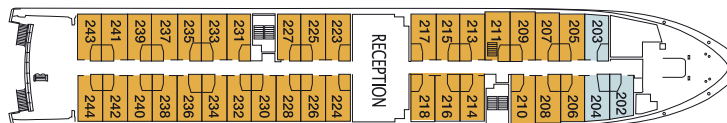

M/V Stella Australis - M/V Ventus Australis

Patagonia Dining Room

Darwin Lounge

Yamana Lounge

AAA Double Bed Cabin

Passenger Capacity 210
Total Cabins 100

Cabin Plan

- Standard: 177 sq.ft. / 16,5 m²
- Superior: 220 sq.ft. / 20,5 m²

Standard

Superior

DARWIN DECK

CABO DE HORNOS DECK

- AAA
- AAA SUPERIOR

TIERRA DEL FUEGO DECK

- AA
- AA SUPERIOR

MAGALLANES DECK