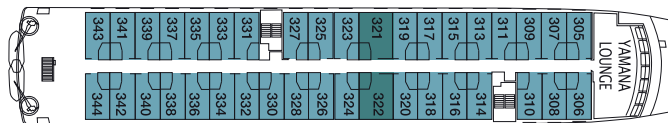

M/V Stella Australis - M/V Ventus Australis

Patagonia Dining Room

Darwin Lounge

Yamana Lounge

AAA Double Bed Cabin

Passenger Capacity 210
Total Cabins 100

Cabin Plan

- Standard: 177 sq.ft. / 16,5 m²
- Superior: 220 sq.ft. / 20,5 m²

Standard

Superior

DARWIN DECK

CABO DE HORNOS DECK

- AAA
- AAA SUPERIOR

TIERRA DEL FUEGO DECK

- AA
- AA SUPERIOR

MAGALLANES DECK

- A
- B

PATAGONIA DECK