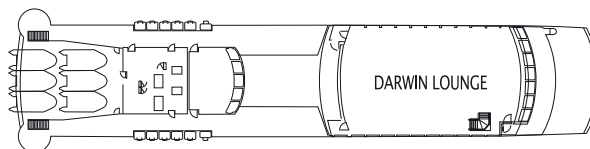

DARWIN DECK