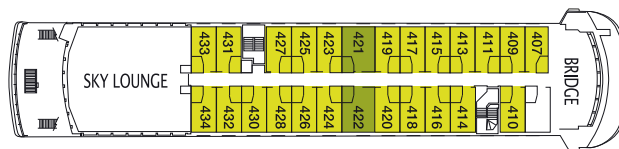

CABO DE HORNOS DECK