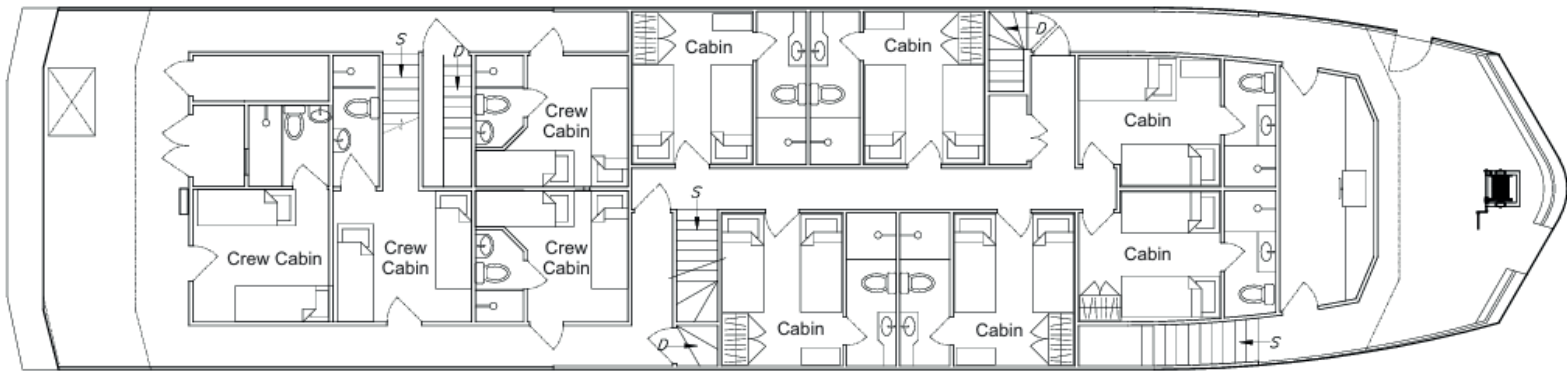

Edition

JAGUAR SAFARIS

LOWER DECK

UPPER DECK

AKAIA

PHOTO GALLERY

Technical Features & Services

- Model: Yatch
- Decks: 2 decks (one panoramic bow).
- Capacity: up to 14 people (7 cabins).
- Width: 5.4 meters.
- Length: 28 meters.
- Speed: 10 knots (20km/h).
- Engine: 2 turbo engine, soundproof machine room.
- Generator: 2 Yanmar engine with a generator of 35 KWA.
- Support vehicle: 1 aluminum boat for up 14 travellers + 1 guide + 1 pilot
- Electricity: 220 V
- Communication: Satellite phone
- Internet: Star link.
- Emergencies: Radio VHF
- Air-conditioning: all rooms (cabins and common areas) equipped with air-conditioning.
- Water: 100% drinkable water in all rooms
- Water Treatment Station
- Solid-waste management (disposed inland)
- Dining room: with bar serving regional and international dishes (buffet style).
- Lounge: with plasma TV.
- Game room: with DVD player, DVDs and home theater.

Room Features

- 6 cabins at the lower deck and 1 cabin at the upper deck • 9 m²

All rooms have private bathroom (hot / cold shower), air-conditioning.

LOWER DECK

The Lower Deck has 6 cabins with 1 single bed and 1 bunk bed. (we can set for 1 matrimonial bed if asked in advance)

UPPER DECK

The Upper Deck has a dining room, bar, lounge, game room, 1 cabin with 1 bunk bed (not possible to set a matrimonial bed)

Please note: all items and every information detailed in this document are subject to changes without previous notice. In any case of doubt, or additional information, please contact us.