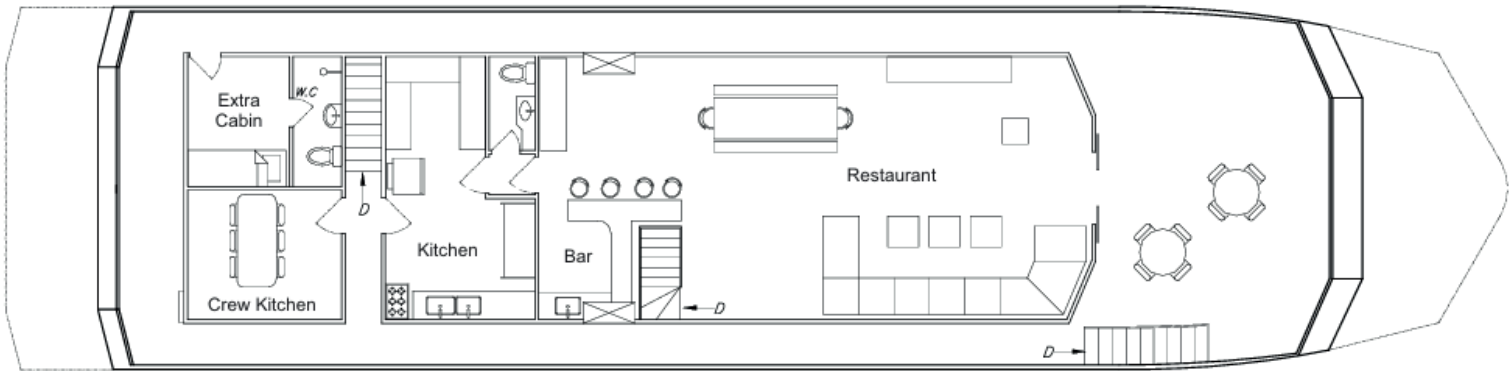

Edition

JAGUAR SAFARIS

LOWER DECK

UPPER DECK

AKAIA

PHOTO GALLERY

Technical Features & Services

- Model: Yatch
- Decks: 2 decks (one panoramic bow).
- Capacity: up to 14 people (7 cabins).
- Width: 5.4 meters.
- Length: 28 meters.
- Speed: 10 knots (20km/h).
- Engine: 2 turbo engine, soundproof machine room.
- Generator: 2 Yanmar engine with a generator of 35 KWA.
- Support vehicle: 1 aluminum boat for up 14 travellers + 1 guide + 1 pilot
- Electricity: 220 V
- Communication: Satellite phone
- Internet: Star link.
- Emergencies: Radio VHF
- Air-conditioning: all rooms (cabins and common areas) equipped with air-conditioning.
- Water: 100% drinkable water in all rooms
- Water Treatment Station
- Solid-waste management (disposed inland)
- Dining room: with bar serving regional and international dishes (buffet style).
- Lounge: with plasma TV.
- Game room: with DVD player, DVDs and home theater.

Room Features

- 6 cabins at the lower deck and 1 cabin at the upper deck • 9 m²

All rooms have private bathroom (hot / cold shower), air-conditioning.

LOWER DECK

The Lower Deck has 6 cabins with 1 single bed and 1 bunk bed. (we can set for 1 matrimonial bed if asked in advance)

UPPER DECK

The Upper Deck has a dining room, bar, lounge, game room, 1 cabin with 1 bunk bed (not possible to set a matrimonial bed)

Please note: all items and every information detailed in this document are subject to changes without previous notice. In any case of doubt, or additional information, please contact us.